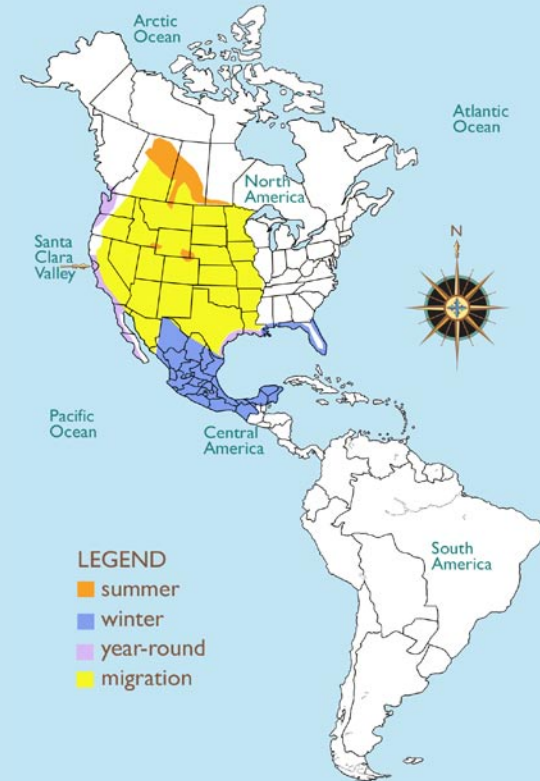

## American White Pelican

**SIZE:** Just over 5 feet, with a 8-9 foot wingspan.

**DIET:** Fish; Scoops fish into beak pouch & swallows whole.

**BEHAVIOR:** The entire flock may work together to “herd” fish into shallow water.

**HABITAT:** Bay, ocean, and salt-water marshes.

**STATUS** Classified a species of special concern due to thinning of the eggshells and nest disturbance. Adults will abandon the nest if disturbed and young are then left in the sun to overheat and die.

**FUN FACTS:** Can scoop up to 3 lbs. of fish, with its bill. Breeds on prairies near large Canadian lakes and marshes west of the Rockies. In the Bay Area, look for the White Pelican, in large groups, at the Palo Alto Baylands.

## American White Pelican