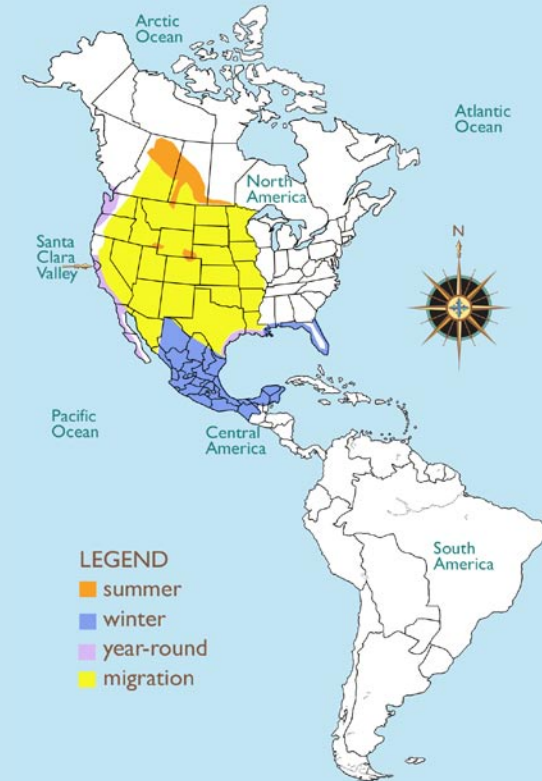

American White Pelican